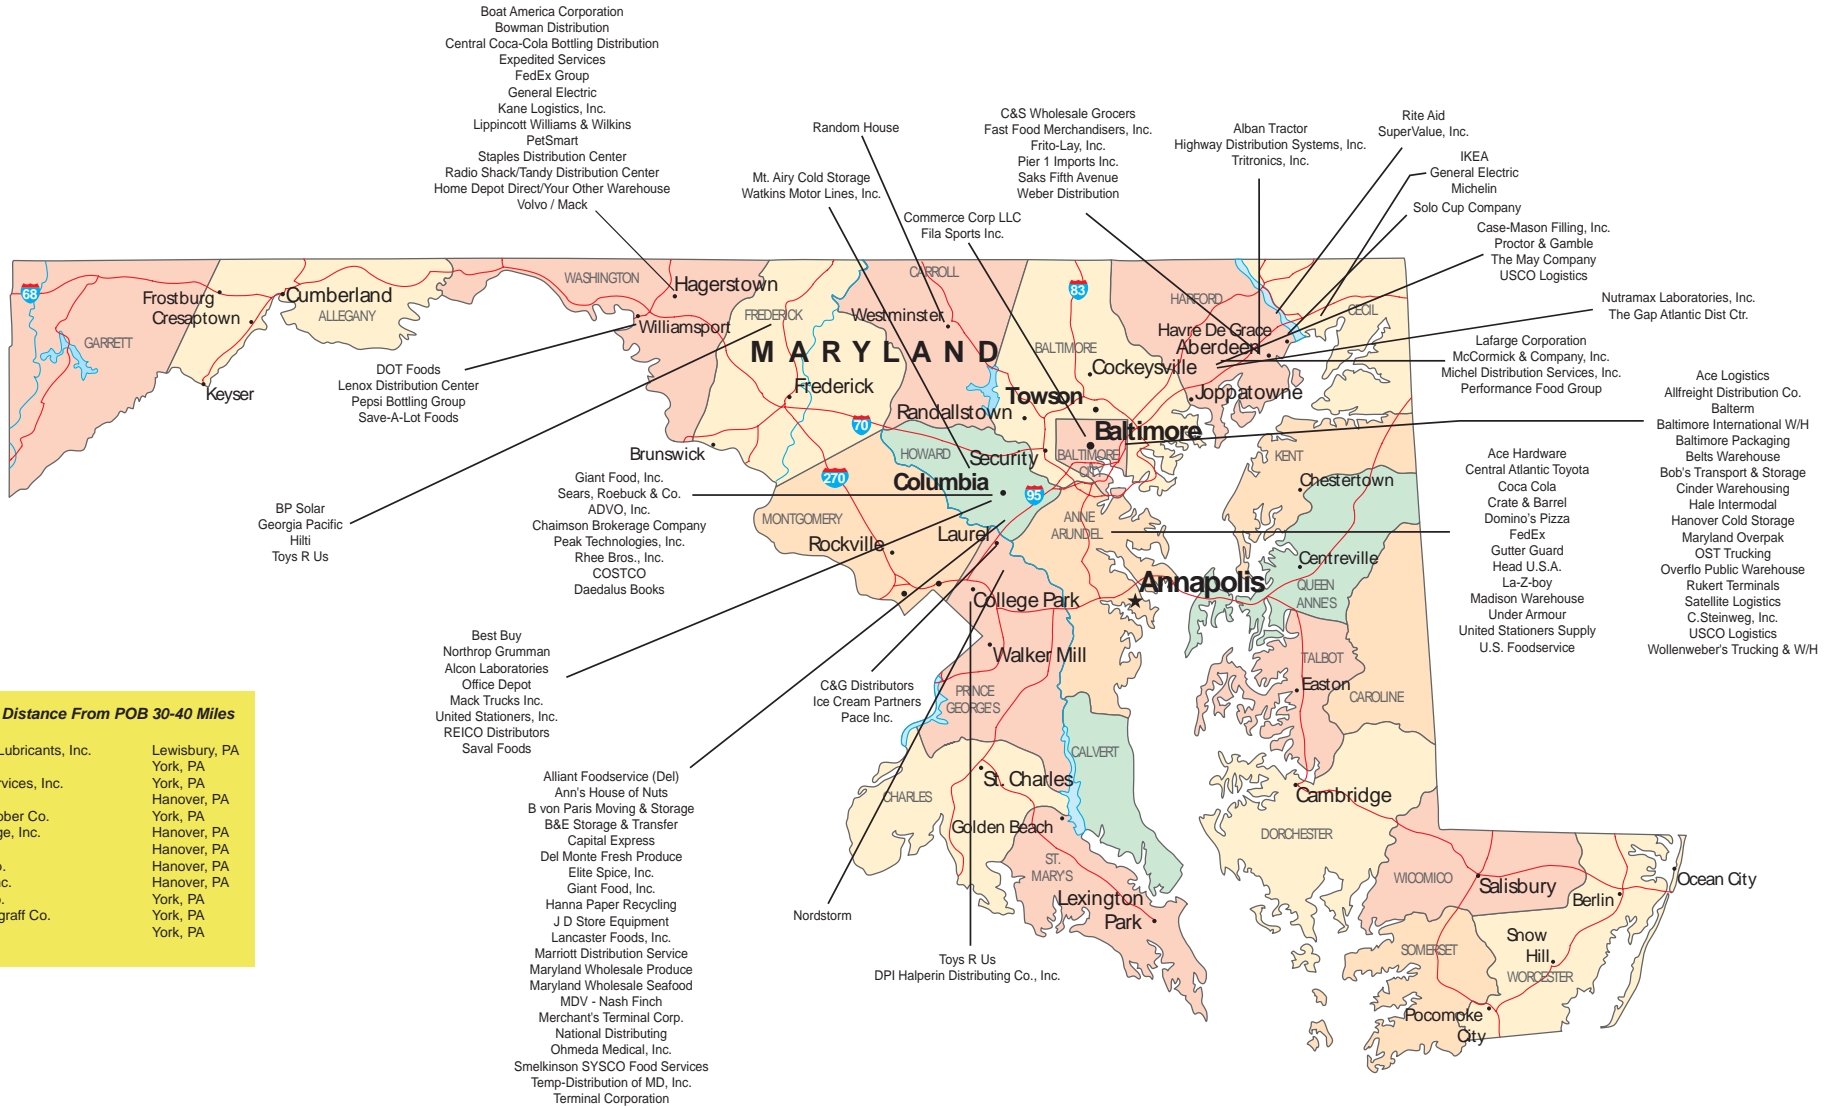

Distribution Centers - Maryland

Pennsylvania - Distance From POB 30-40 Miles

Castrol Heavy Duty Lubricants, Inc.	Lewisbury, PA
Caterpillar, Inc.	York, PA
D&D Distribution Services, Inc.	York, PA
Glaxo SmithKline	Hanover, PA
Goodyear Tire & Rubber Co.	York, PA
Hanover Cold Storage, Inc.	Hanover, PA
Hanover Direct, Inc.	Hanover, PA
Hanover Foods Corp.	Hanover, PA
Hanover Terminal, Inc.	Hanover, PA
Starbucks Coffee Co.	York, PA
Susquehanna Pfaltzgraff Co.	York, PA
York Barbell Co.	York, PA